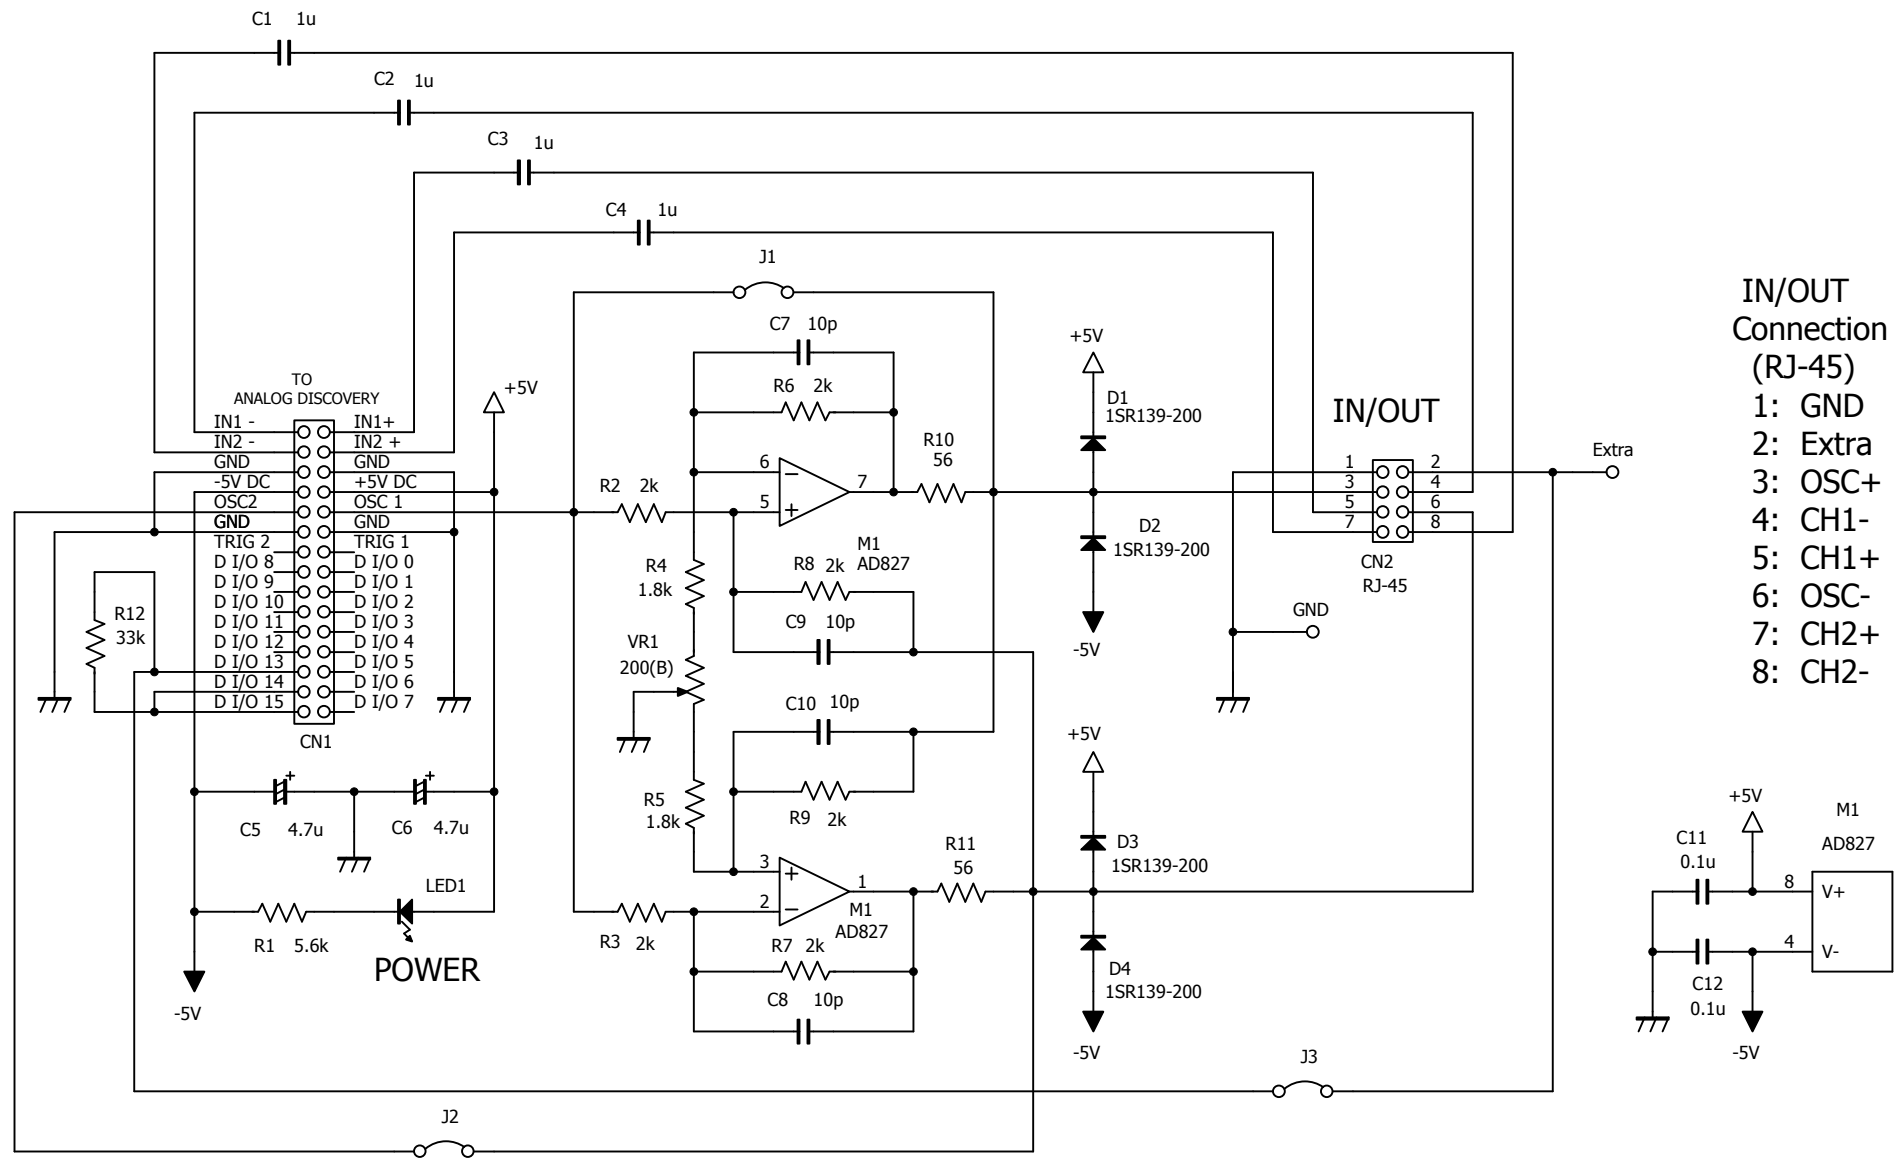

FRAplus Adapter for ANALOG DISCOVERY Ver.2.1 2015.6.15

- IN/OUT Connection (RJ-45)**
- 1: GND
 - 2: Extra
 - 3: OSC+
 - 4: CH1-
 - 5: CH1+
 - 6: OSC-
 - 7: CH2+
 - 8: CH2-